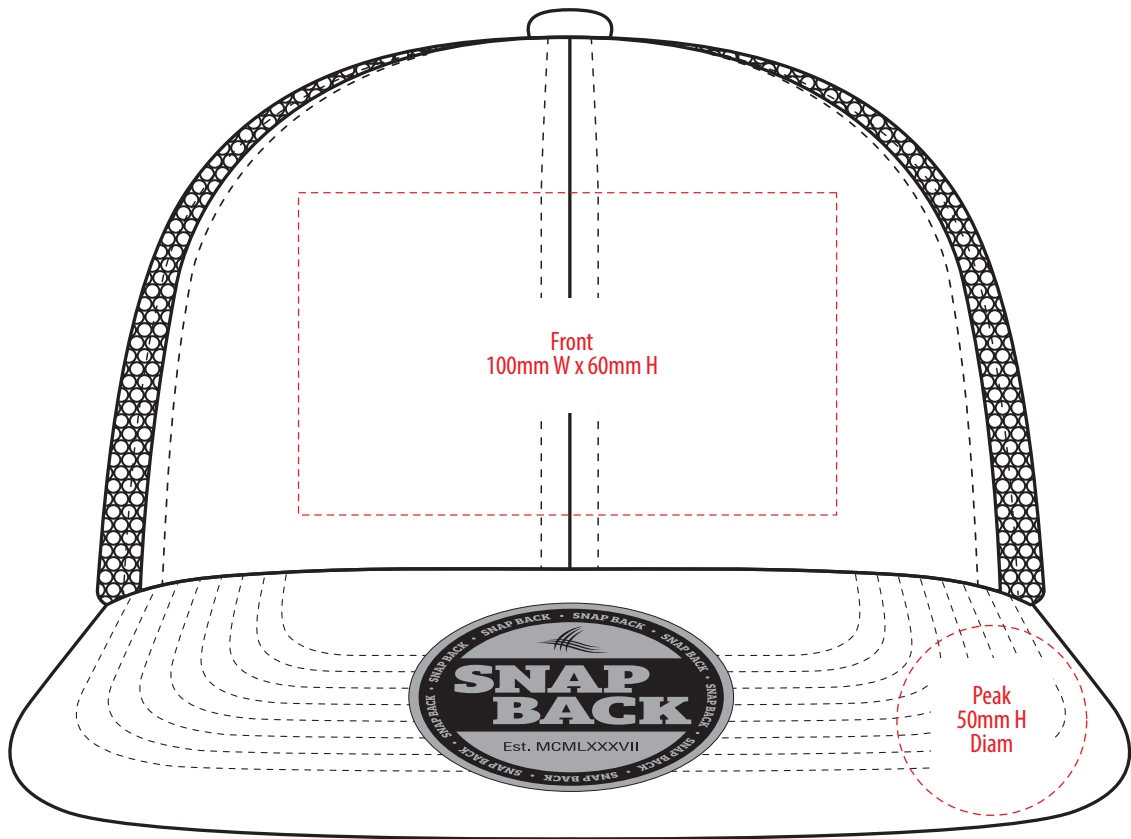

4390

COLOUR

4390

NOTE:

The maximum decoration area is a guide only and is greatly dependant on the logo shape.

EMBROIDERY

4390

NOTE:

The maximum decoration area is a guide only and is greatly dependant on the logo shape.

4390

NOTE:

The maximum decoration area is a guide only and is greatly dependant on the logo shape.

SUPASUB / SUPAETCH / SUPAFLEX