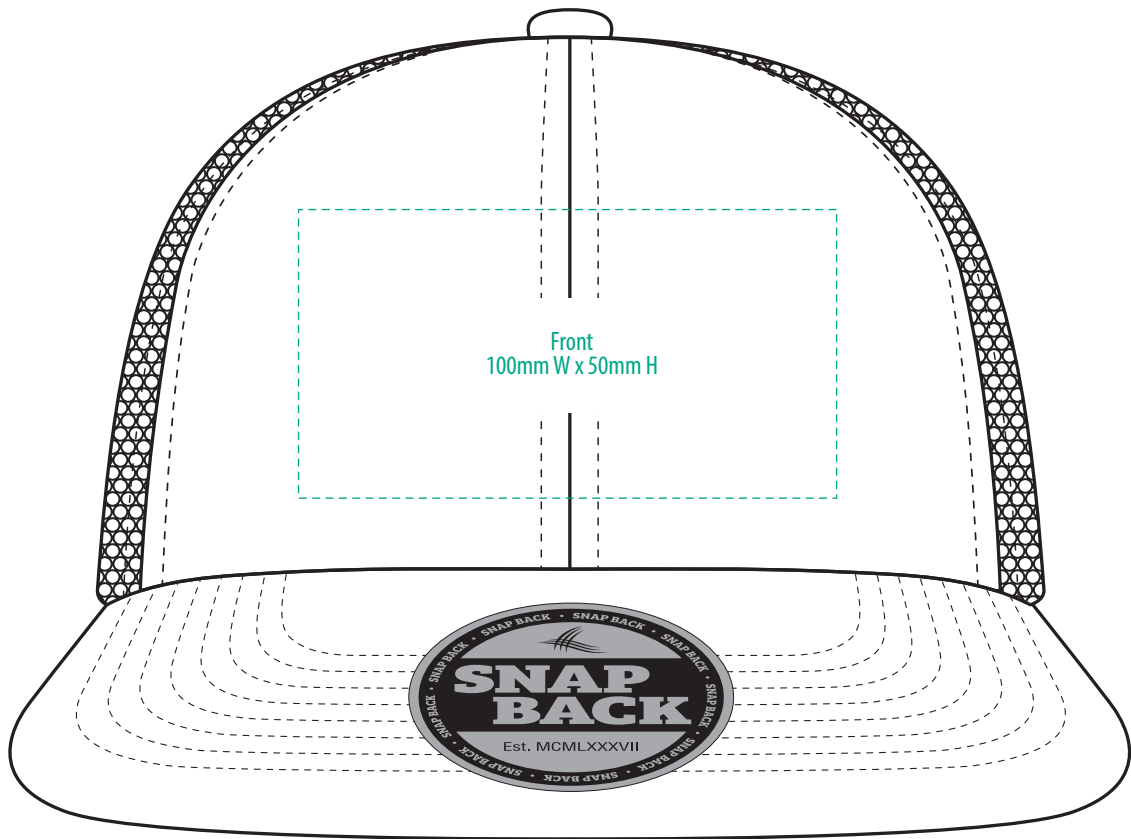

4390

COLOUR

4390

NOTE:

The maximum decoration area is a guide only and is greatly dependant on the logo shape.

EMBROIDERY

4390

NOTE:

The maximum decoration area is a guide only and is greatly dependant on the logo shape.

4390

NOTE:

The maximum decoration area is a guide only and is greatly dependant on the logo shape.

SUPASUB / SUPAETCH / SUPAFLEX