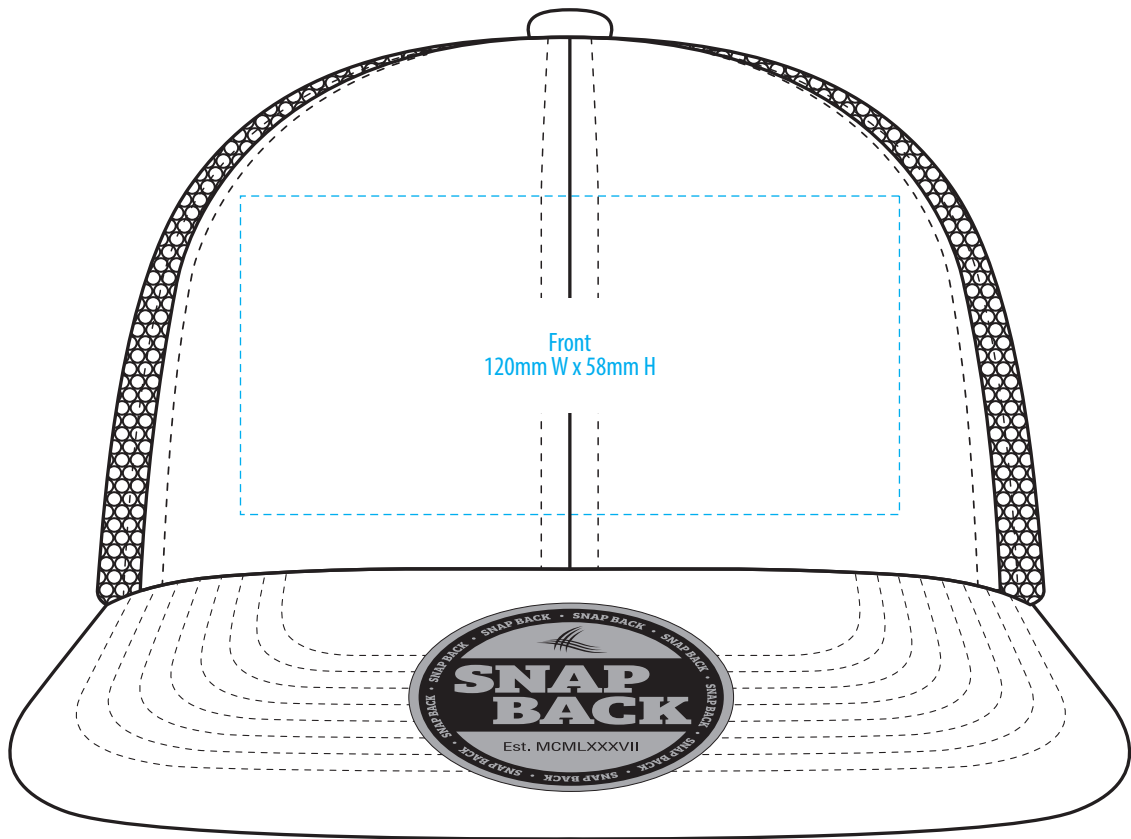

4390

COLOUR

4390

NOTE:

The maximum decoration area is a guide only and is greatly dependant on the logo shape.

EMBROIDERY

4390

NOTE:

The maximum decoration area is a guide only and is greatly dependant on the logo shape.

4390

NOTE:

The maximum decoration area is a guide only and is greatly dependant on the logo shape.

SUPASUB / SUPAETCH / SUPAFLEX