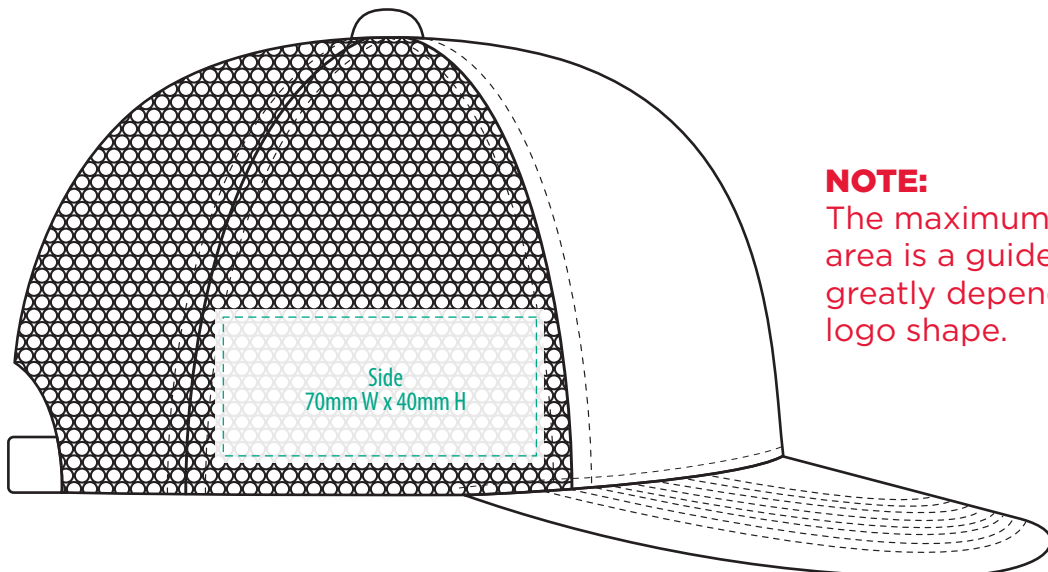

4390

COLOUR

4390

NOTE:

The maximum decoration area is a guide only and is greatly dependant on the logo shape.

EMBROIDERY

4390

NOTE:

The maximum decoration area is a guide only and is greatly dependant on the logo shape.

4390

NOTE:

The maximum decoration area is a guide only and is greatly dependant on the logo shape.

SUPASUB / SUPAETCH / SUPAFLEX