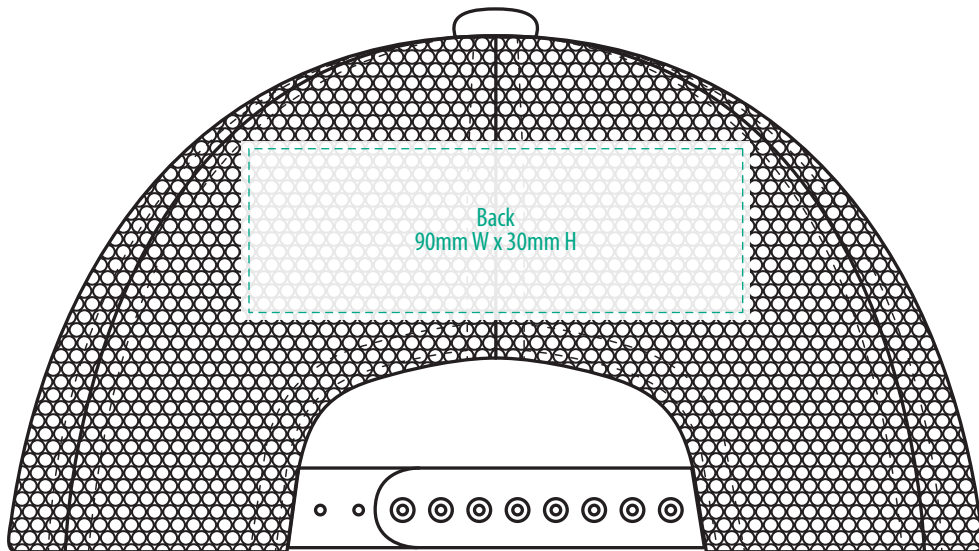

4390

COLOUR

4390

NOTE:

The maximum decoration area is a guide only and is greatly dependant on the logo shape.

EMBROIDERY

4390

NOTE:

The maximum decoration area is a guide only and is greatly dependant on the logo shape.

4390

NOTE:

The maximum decoration area is a guide only and is greatly dependant on the logo shape.

SUPASUB / SUPAETCH / SUPAFLEX